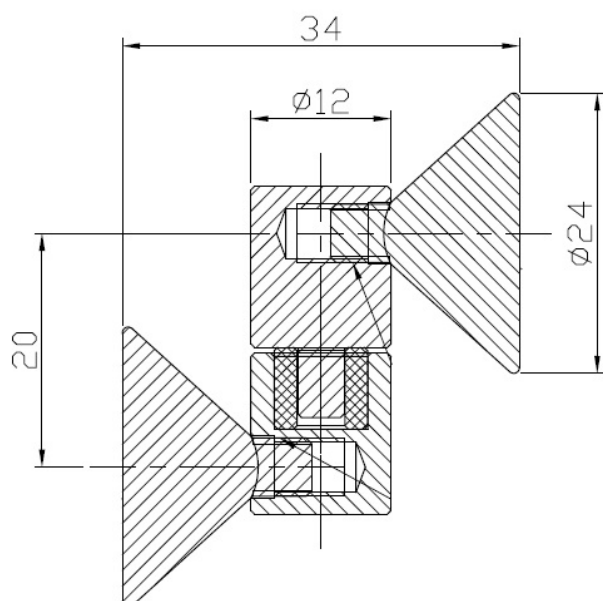

PRODUCT SHEET

Description:

Pivot Lift-off Hinge F/UV-Glue, $\varnothing 24$ mm, 6-10mm Glass, SS-304 - Brushed, 180 Degree, Overlay Doors, Max Load: 5 Kg pr., Hinge, For the Door a Lateral Overhang of at least 28mm, must be considered on the cabinet

Item number:

15.06.010-1

Units	Box	Carton	HS Code	Barcode
Pcs.	1	100	8302100090	 5704866461450

SISO A/S

Mileparken 11
DK-2740 Skovlunde
Denmark
VAT: DK 24786013

Phone +45 45 830 900

www.siso.dk
siso@siso.dk